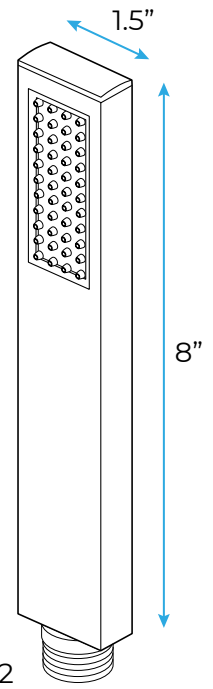

CHROME POLISHED LED THERMOSTATIC CEILING MOUNT RAINFALL SHOWER SYSTEM WITH HAND SHOWER AND JETTED BODY SPRAYS SPECIFICATIONS

Shower Head

Shower Head Functions: Rainfall, Mist
 Shower Panel /Hose Material: 304 Stainless Steel
 Concealed Mixer Install: Wall-Mounted
 Insides Dark Lights Power: Hydro Power, No Battery Needed
 Insides Dark Lights Colors: Blue, Green, Red
 Power: 100V~240V Alternating Current (AC)
 Recommended Water Pressure: 0.1~1.0 MPA

All dimensions and specifications are nominal and may vary. Use actual products for accuracy in critical situations.

Shower Mixer

Hand Shower

Flow Rate: 2.0 GPM / 7.6 LPM

Spout

Thread Interface Size: G 1/2 Inch
 Installation Type: Wall Mounted
 Material: Brass
 Flow Rate: 1.5 GPM / 5.7 LPM (each Bodyspray)