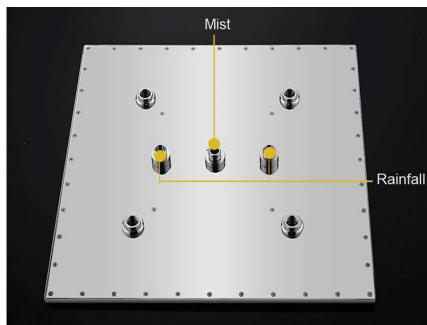

CHROME POLISHED LED THERMOSTATIC CEILING MOUNT RAINFALL SHOWER SYSTEM WITH HAND SHOWER AND JETTED BODY SPRAYS SPECIFICATIONS

Shower Head

Shower Head Functions: Rainfall, Mist
 Shower Panel /Hose Material: 304 Stainless Steel
 Concealed Mixer Install: Wall-Mounted
 Insides Dark Lights Power: Hydro Power, No Battery Needed
 Insides Dark Lights Colors: Blue, Green, Red
 Power: 100V~240V Alternating Current (AC)
 Recommended Water Pressure: 0.1~1.0 MPA

All dimensions and specifications are nominal and may vary. Use actual products for accuracy in critical situations.

Shower Mixer

Hand Shower

Flow Rate: 2.0 GPM / 7.6 LPM

Spout

Thread Interface Size: G 1/2 Inch
 Installation Type: Wall Mounted
 Material: Brass
 Flow Rate: 1.5 GPM / 5.7 LPM (each Bodyspray)