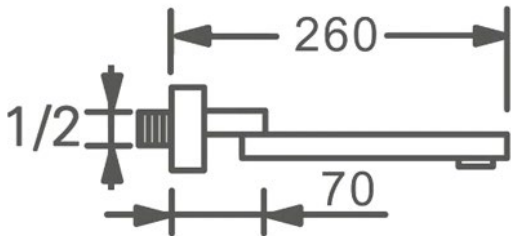

CHROME POLISHED LED THERMOSTATIC CEILING MOUNT RAINFALL SHOWER SYSTEM WITH HAND SHOWER AND JETTED BODY SPRAYS SPECIFICATIONS

Shower Head

Shower Head Functions: Rainfall, Mist
 Shower Panel /Hose Material: 304 Stainless Steel
 Concealed Mixer Install: Wall-Mounted
 Insides Dark Lights Power: Hydro Power, No Battery Needed
 Insides Dark Lights Colors: Blue, Green, Red
 Power: 100V~240V Alternating Current (AC)
 Recommended Water Pressure: 0.1~1.0 MPA

All dimensions and specifications are nominal and may vary. Use actual products for accuracy in critical situations.

Shower Mixer

Hand Shower

Flow Rate: 2.0 GPM / 7.6 LPM

Spout

Thread Interface Size: G 1/2 Inch
 Installation Type: Wall Mounted
 Material: Brass
 Flow Rate: 1.5 GPM / 5.7 LPM (each Bodyspray)