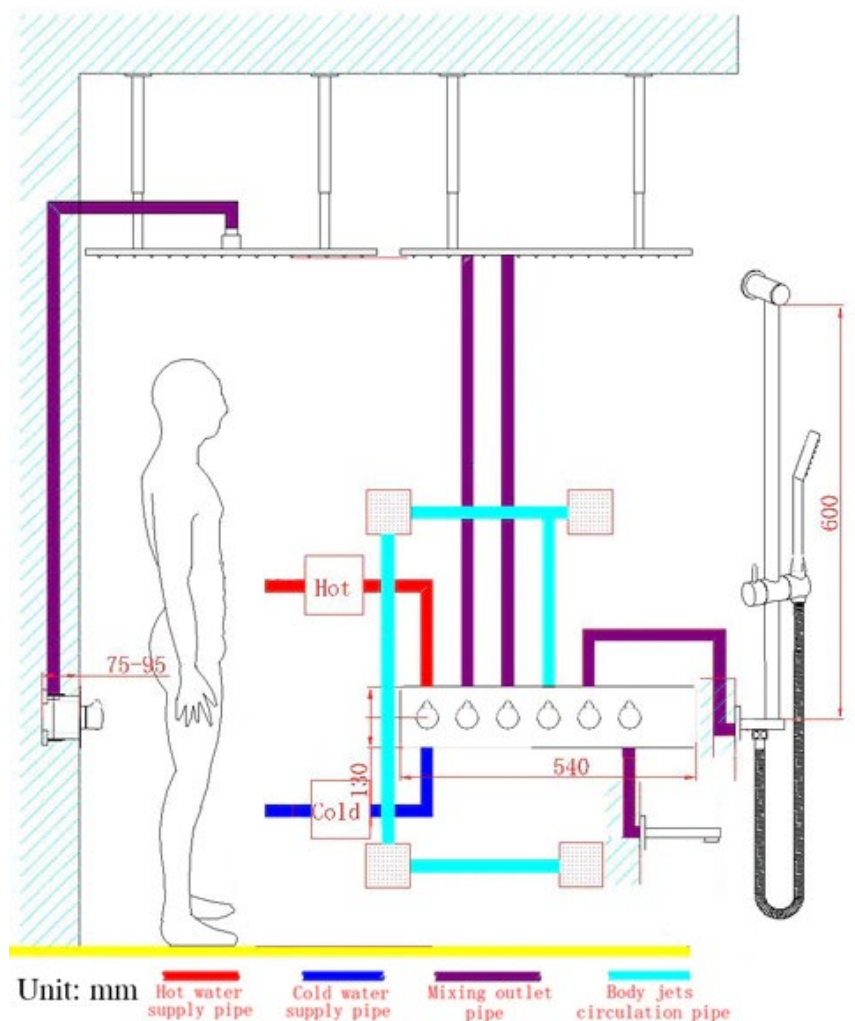

CHROME POLISHED LED THERMOSTATIC CEILING MOUNT RAINFALL SHOWER SYSTEM WITH HAND SHOWER AND JETTED BODY SPRAYS SPECIFICATIONS

Shower Head

Shower Head Functions: Rainfall, Mist
 Shower Panel /Hose Material: 304 Stainless Steel
 Concealed Mixer Install: Wall-Mounted
 Insides Dark Lights Power: Hydro Power, No Battery Needed
 Insides Dark Lights Colors: Blue, Green, Red
 Power: 100V~240V Alternating Current (AC)
 Recommended Water Pressure: 0.1~1.0 MPA

All dimensions and specifications are nominal and may vary. Use actual products for accuracy in critical situations.

Shower Mixer

Hand Shower

Flow Rate: 2.0 GPM / 7.6 LPM

Spout

Thread Interface Size: G 1/2 Inch
 Installation Type: Wall Mounted
 Material: Brass
 Flow Rate: 1.5 GPM / 5.7 LPM (each Bodyspray)

Body Jet