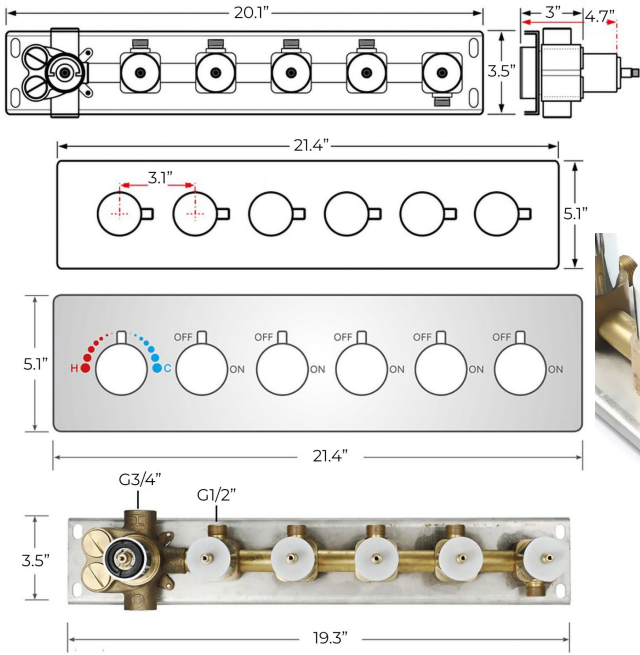

CHROME POLISHED LED THERMOSTATIC CEILING MOUNT RAINFALL SHOWER SYSTEM WITH HAND SHOWER AND JETTED BODY SPRAYS SPECIFICATIONS

Shower Head

Shower Head Functions: Rainfall, Mist
 Shower Panel /Hose Material: 304 Stainless Steel
 Concealed Mixer Install: Wall-Mounted
 Insides Dark Lights Power: Hydro Power, No Battery Needed
 Insides Dark Lights Colors: Blue, Green, Red
 Power: 100V~240V Alternating Current (AC)
 Recommended Water Pressure: 0.1~1.0 MPA

All dimensions and specifications are nominal and may vary. Use actual products for accuracy in critical situations.

Shower Mixer

Hand Shower

Flow Rate: 2.0 GPM / 7.6 LPM

Spout

Thread Interface Size: G 1/2 Inch
 Installation Type: Wall Mounted
 Material: Brass
 Flow Rate: 1.5 GPM / 5.7 LPM (each Bodyspray)

Body Jet