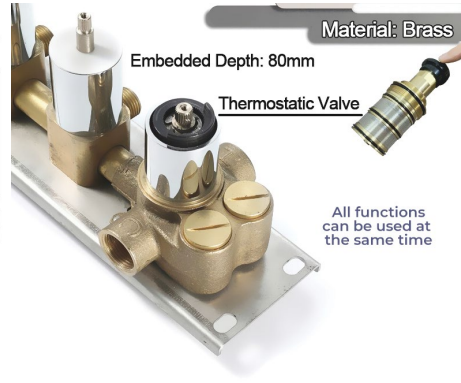

CHROME POLISHED LED THERMOSTATIC CEILING MOUNT RAINFALL SHOWER SYSTEM WITH HAND SHOWER AND JETTED BODY SPRAYS SPECIFICATIONS

Shower Head

Shower Head Functions: Rainfall, Mist
 Shower Panel /Hose Material: 304 Stainless Steel
 Concealed Mixer Install: Wall-Mounted
 Insides Dark Lights Power: Hydro Power, No Battery Needed
 Insides Dark Lights Colors: Blue, Green, Red
 Power: 100V~240V Alternating Current (AC)
 Recommended Water Pressure: 0.1~1.0 MPA

All dimensions and specifications are nominal and may vary. Use actual products for accuracy in critical situations.

Shower Mixer

Hand Shower

Flow Rate: 2.0 GPM / 7.6 LPM

Spout

Thread Interface Size: G 1/2 Inch
 Installation Type: Wall Mounted
 Material: Brass
 Flow Rate: 1.5 GPM / 5.7 LPM (each Bodyspray)

Body Jet