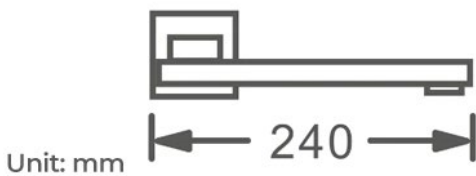

CHROME POLISHED LED THERMOSTATIC CEILING MOUNT RAINFALL SHOWER SYSTEM WITH HAND SHOWER AND JETTED BODY SPRAYS SPECIFICATIONS

Shower Head

Shower Head Functions: Rainfall, Mist
 Shower Panel /Hose Material: 304 Stainless Steel
 Concealed Mixer Install: Wall-Mounted
 Insides Dark Lights Power: Hydro Power, No Battery Needed
 Insides Dark Lights Colors: Blue, Green, Red
 Power: 100V~240V Alternating Current (AC)
 Recommended Water Pressure: 0.1~1.0 MPA

All dimensions and specifications are nominal and may vary. Use actual products for accuracy in critical situations.

Shower Mixer

Hand Shower

Flow Rate: 2.0 GPM / 7.6 LPM

Spout

Thread Interface Size: G 1/2 Inch
 Installation Type: Wall Mounted
 Material: Brass
 Flow Rate: 1.5 GPM / 5.7 LPM (each Bodyspray)