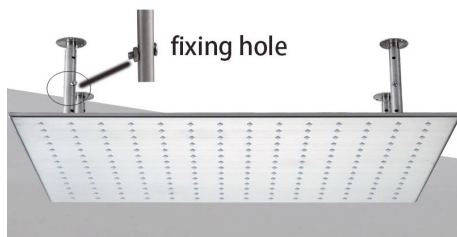

CHROME POLISHED LED THERMOSTATIC CEILING MOUNT RAINFALL SHOWER SYSTEM WITH HAND SHOWER AND JETTED BODY SPRAYS SPECIFICATIONS

Shower Head

Shower Head Functions: Rainfall, Mist
 Shower Panel /Hose Material: 304 Stainless Steel
 Concealed Mixer Install: Wall-Mounted
 Insides Dark Lights Power: Hydro Power, No Battery Needed
 Insides Dark Lights Colors: Blue, Green, Red
 Power: 100V~240V Alternating Current (AC)
 Recommended Water Pressure: 0.1~1.0 MPA

All dimensions and specifications are nominal and may vary. Use actual products for accuracy in critical situations.

Shower Mixer

Hand Shower

Flow Rate: 2.0 GPM / 7.6 LPM

Spout

Thread Interface Size: G 1/2 Inch
 Installation Type: Wall Mounted
 Material: Brass
 Flow Rate: 1.5 GPM / 5.7 LPM (each Bodyspray)

Body Jet